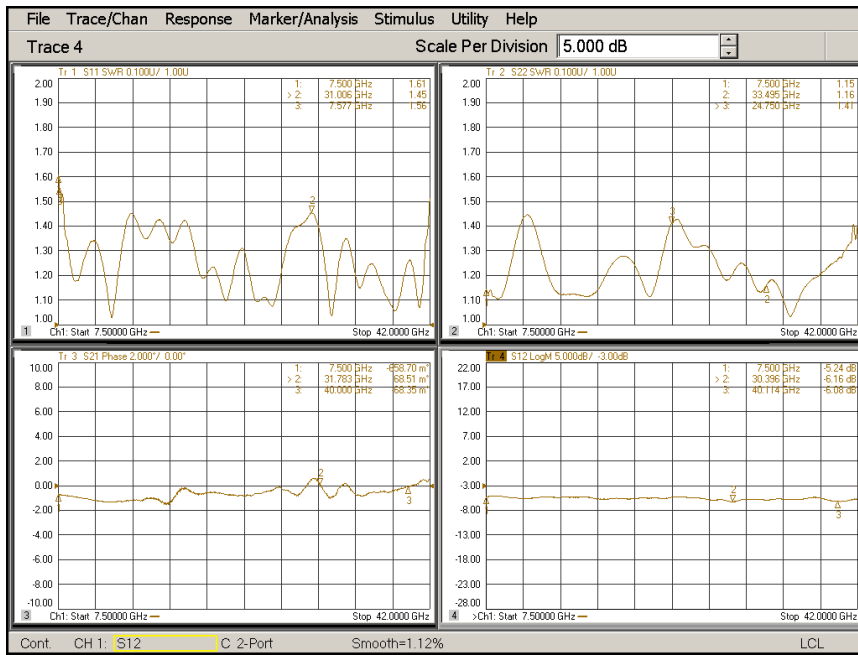

成都利德尔科技有限公司 ChengDu Leader Microwave Technology Co.,Ltd

电话: 028-65199117 传真: 028-65199116

<http://www.leadermicrowave.com> sales@leader-mw.com

TEL: +86-28-65199117 FAX: +86-28-65199116

Add: 中国 成都市成华区华翰路 89 号 610000

No.89,Huahan Road, chenghua Zone Chengdu, Sichuan China Zip Code:610000