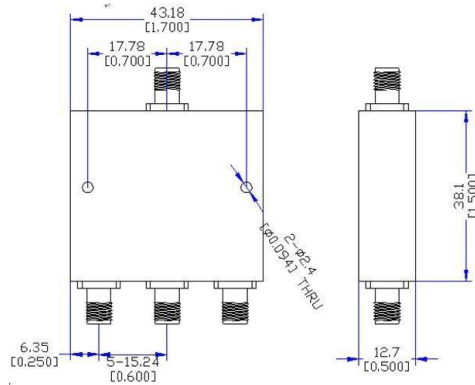

Remarks:

1. Not include Theoretical loss 4.8db 2.Power rating is for load vswr better than 1.20:1

Environmental Specifications	
Operational Temperature	-40°C~+85°C
Storage Temperature	-50°C~+105°C
Altitude	30,000 ft. (Epoxy Sealed Controlled environment)
	60,000 ft. 1.0psi min (Hermetically Sealed Un-controlled environment) (Optional)
Vibration	25gRMS (15 degrees 2KHz) endurance, 1 hour per axis
Humidity	100% RH at 35°C, 95%RH at 40°C
Shock	20G for 11msec half sine wave,3 axis both directions
Mechanical Specifications	
Housing	Aluminum
Connector	Passivated or stainless steel
Female Contact:	gold plated beryllium brass
Rohs	compliant
Weight	0.1kg

No.89,Huahan Road, chenghua Zone Chengdu, Sichuan China Zip Code:610000

Outline Drawing:

All Dimensions in mm

Outline Tolerances $\pm 0.5(0.02)$

Mounting Holes Tolerances $\pm 0.2(0.008)$

All Connectors: 2.92-Female