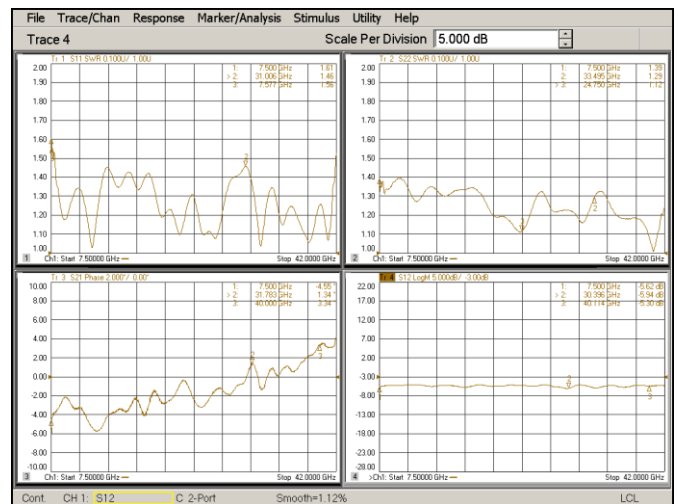

TEST DATA

成都利德尔科技有限公司 ChengDu Leader Microwave Technology Co.,Ltd

电话: 028-65199117 传真: 028-65199116

http://www.leadermicrowave.com sales@leader-mw.com

TEL: +86-28-65199117 FAX: +86-28-65199116

Add: 中国 成都市成华区华翰路 89 号 610000

No.89,Huahan Road, chenghua Zone Chengdu, Sichuan China Zip Code:610000