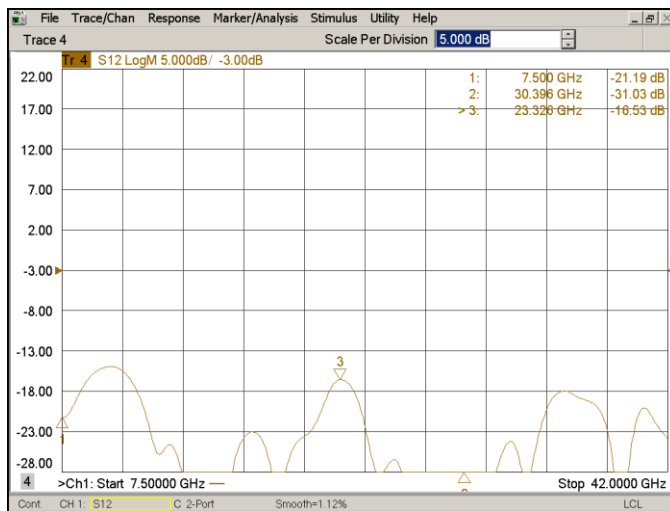

TEST DATA

成都利德尔科技有限公司 ChengDu Leader Microwave Technology Co.,Ltd

电话: 028-65199117 传真: 028-65199116

http://www.leadermicrowave.com sales@leader-mw.com

TEL: +86-28-65199117 FAX: +86-28-65199116

Add: 中国 成都市成华区华翰路 89 号 610000

No.89,Huahan Road, chenghua Zone Chengdu, Sichuan China Zip Code:610000